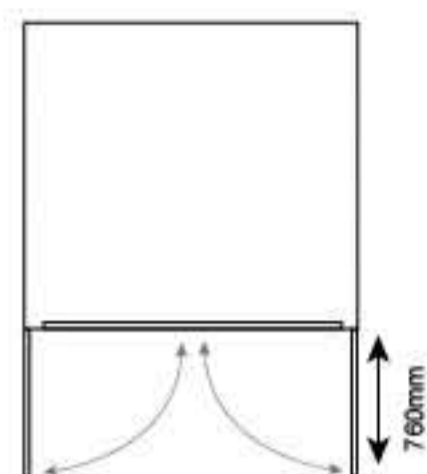

**The Gardien School Pack 6 (7ft x 7ft)  
GLADIATOR (HIGH SECURITY) PLAYGROUND STORAGE  
EXTERNAL MEASUREMENTS**

**Weight:**  
327kg (51.7 stone)  
**Door Aperture:**  
1690mm (5ft 6") x  
1420mm (4ft 7")

**Door Clearance**  
760mm (2ft 6")

**Height:**  
2072mm  
(6ft 8")

**Width:**  
2260mm  
(7ft 4")

**Depth:**  
2240mm  
(7ft 4")

**The Gardien School Pack 6 (7ft x 7ft)  
GLADIATOR (HIGH SECURITY) PLAYGROUND STORAGE  
INTERNAL MEASUREMENTS**

**A. Internal Height (to apex):**  
1985mm (6ft 6")  
**B. Internal Height (to eaves):**  
1820mm (5ft 11")  
**C. Internal Depth:**  
2130mm (6ft 11")  
**D. Internal Width:**  
2140mm (7ft 0")

\*Please note, if the optional wooden subfloor is selected with this product the internal height measurement will decrease by approximately 50mm

**Height:**  
50mm

**Depth:**  
2640mm  
(8ft 7")

**Width:**  
2410mm  
(7ft 10")