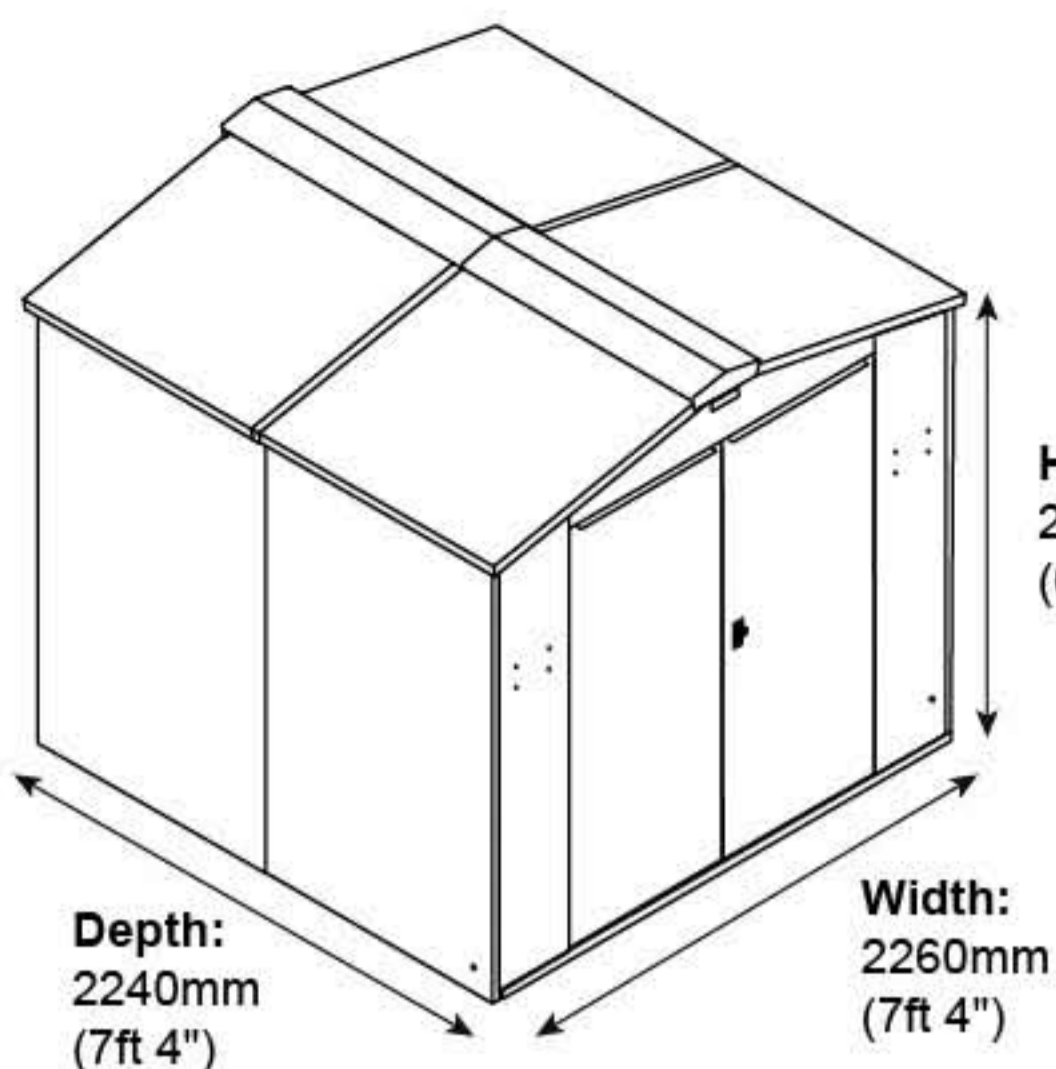

**The Gardien School Pack 6 (7ft x 7ft)  
GLADIATOR (HIGH SECURITY) PLAYGROUND STORAGE  
EXTERNAL MEASUREMENTS**

**Weight:**  
327kg (51.7 stone)  
**Door Aperture:**  
1690mm (5ft 6") x  
1420mm (4ft 7")

**Door Clearance**  
760mm (2ft 6")

**Height:**  
2072mm  
(6ft 8")

**Width:**  
2260mm  
(7ft 4")

**Depth:**  
2240mm  
(7ft 4")

**The Gardien School Pack 6 (7ft x 7ft)  
GLADIATOR (HIGH SECURITY) PLAYGROUND STORAGE  
INTERNAL MEASUREMENTS**

**A. Internal Height (to apex):**  
1985mm (6ft 6")  
**B. Internal Height (to eaves):**  
1820mm (5ft 11")  
**C. Internal Depth:**  
2130mm (6ft 11")  
**D. Internal Width:**  
2140mm (7ft 0")

\*Please note, if the optional wooden subfloor is selected with this product the internal height measurement will decrease by approximately 50mm

**Height:**  
50mm

**Depth:**  
2640mm  
(8ft 7")

**Width:**  
2410mm  
(7ft 10")