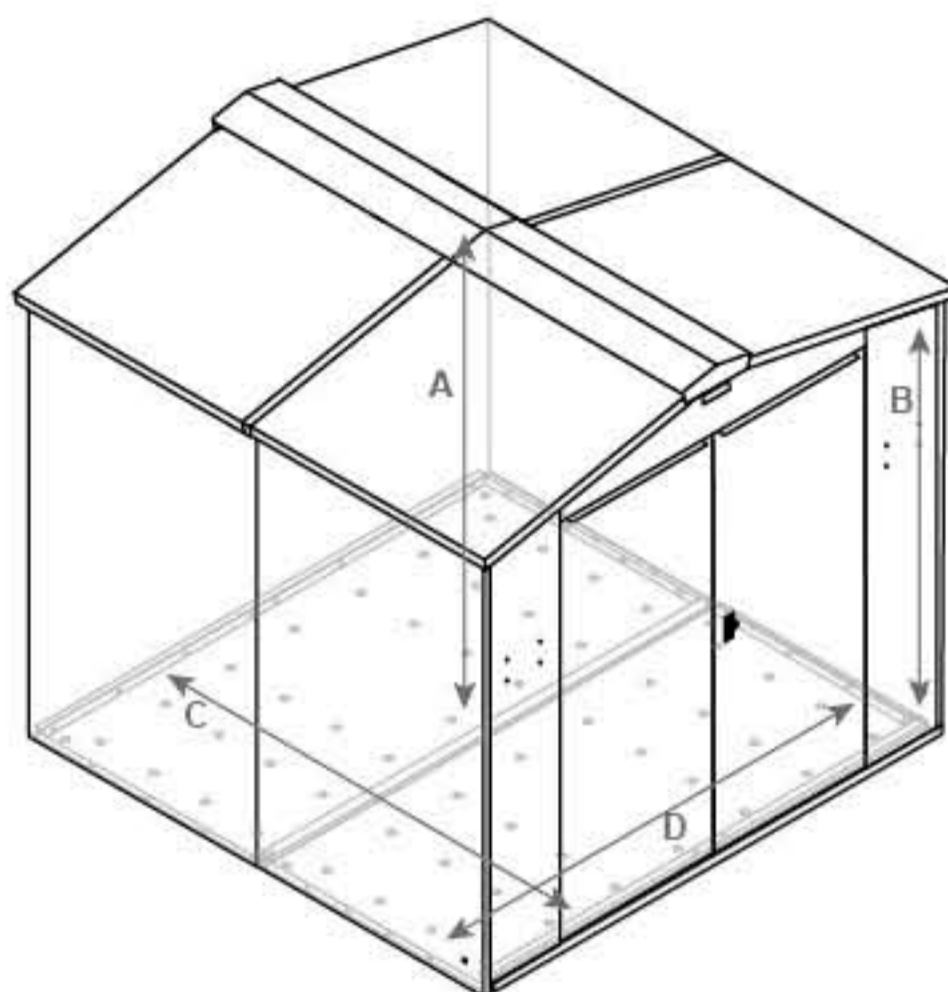

**The Gardien School Pack 6 (7ft x 7ft)  
GLADIATOR (HIGH SECURITY) PLAYGROUND STORAGE  
EXTERNAL MEASUREMENTS**

**Weight:**  
327kg (51.7 stone)  
**Door Aperture:**  
1690mm (5ft 6") x  
1420mm (4ft 7")

**Door Clearance**  
760mm (2ft 6")

**Height:**  
2072mm  
(6ft 8")

**Width:**  
2260mm  
(7ft 4")

**Depth:**  
2240mm  
(7ft 4")

**The Gardien School Pack 6 (7ft x 7ft)  
GLADIATOR (HIGH SECURITY) PLAYGROUND STORAGE  
INTERNAL MEASUREMENTS**

**A. Internal Height (to apex):**  
1985mm (6ft 6")  
**B. Internal Height (to eaves):**  
1820mm (5ft 11")  
**C. Internal Depth:**  
2130mm (6ft 11")  
**D. Internal Width:**  
2140mm (7ft 0")

\*Please note, if the optional wooden subfloor is selected with this product the internal height measurement will decrease by approximately 50mm

**Height:**  
50mm

**Depth:**  
2640mm  
(8ft 7")

**Width:**  
2410mm  
(7ft 10")