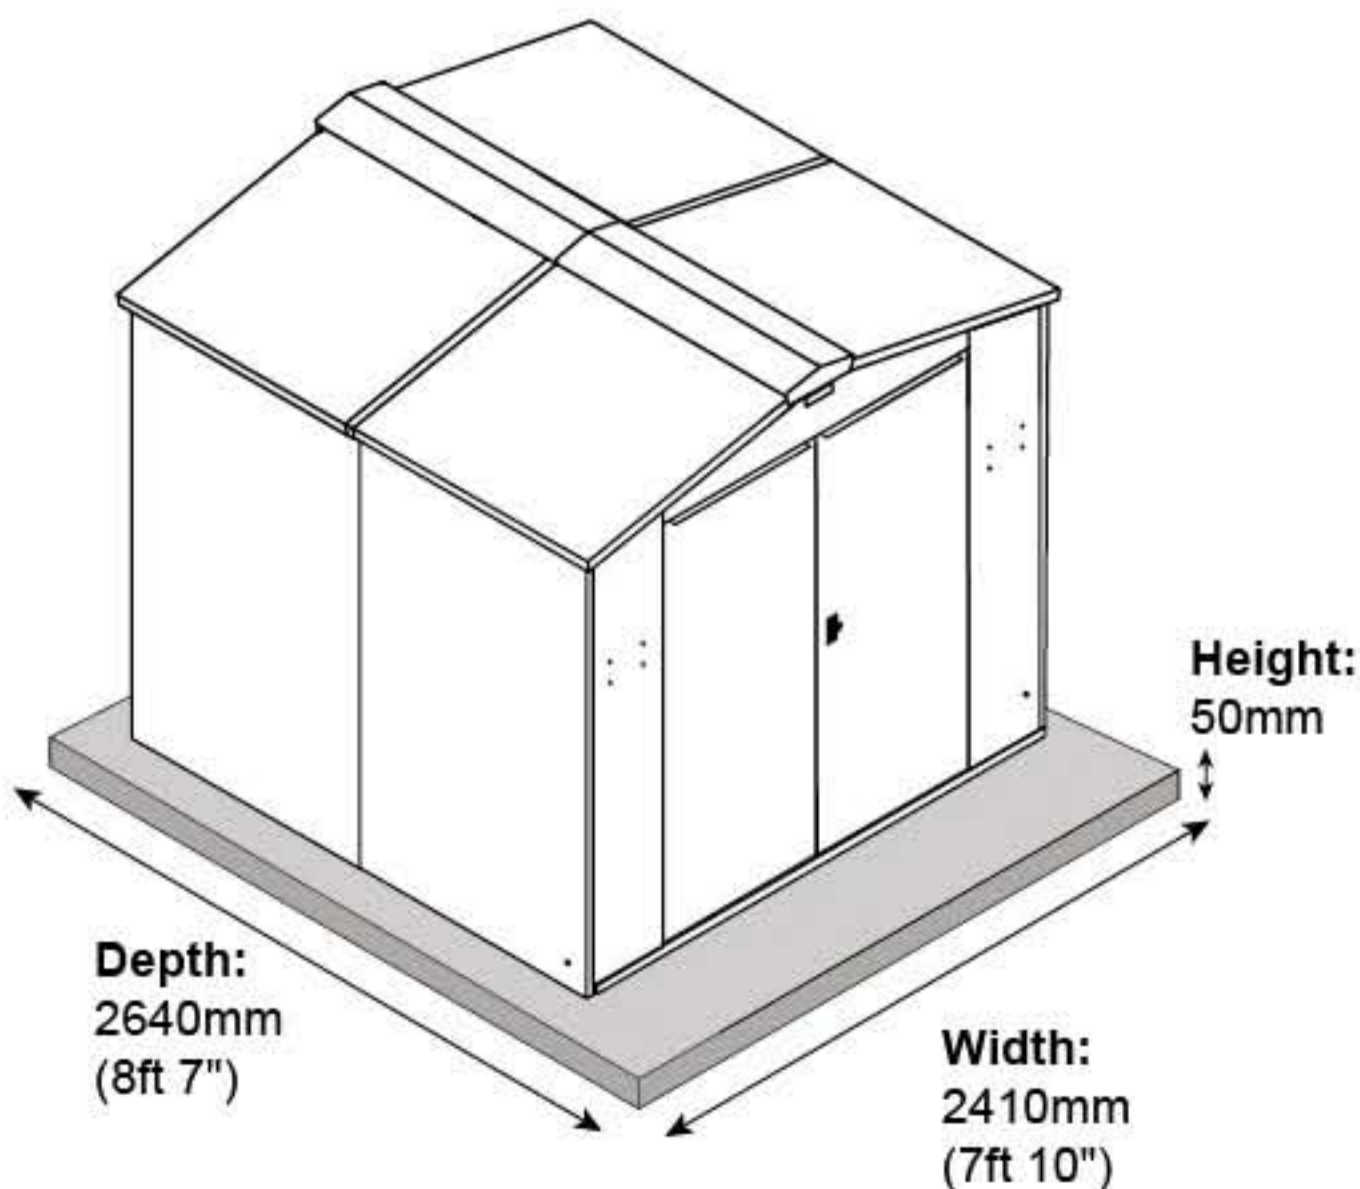

**The Gardien School Pack 6 (7ft x 7ft)  
GLADIATOR (HIGH SECURITY) PLAYGROUND STORAGE  
EXTERNAL MEASUREMENTS**

**Weight:**  
327kg (51.7 stone)  
**Door Aperture:**  
1690mm (5ft 6") x  
1420mm (4ft 7")

**Door Clearance**  
760mm (2ft 6")

**Height:**  
2072mm  
(6ft 8")

**Width:**  
2260mm  
(7ft 4")

**Depth:**  
2240mm  
(7ft 4")

**The Gardien School Pack 6 (7ft x 7ft)  
GLADIATOR (HIGH SECURITY) PLAYGROUND STORAGE  
INTERNAL MEASUREMENTS**

**A. Internal Height (to apex):**  
1985mm (6ft 6")  
**B. Internal Height (to eaves):**  
1820mm (5ft 11")  
**C. Internal Depth:**  
2130mm (6ft 11")  
**D. Internal Width:**  
2140mm (7ft 0")

\*Please note, if the optional wooden subfloor is selected with this product the internal height measurement will decrease by approximately 50mm

**Height:**  
50mm

**Depth:**  
2640mm  
(8ft 7")

**Width:**  
2410mm  
(7ft 10")