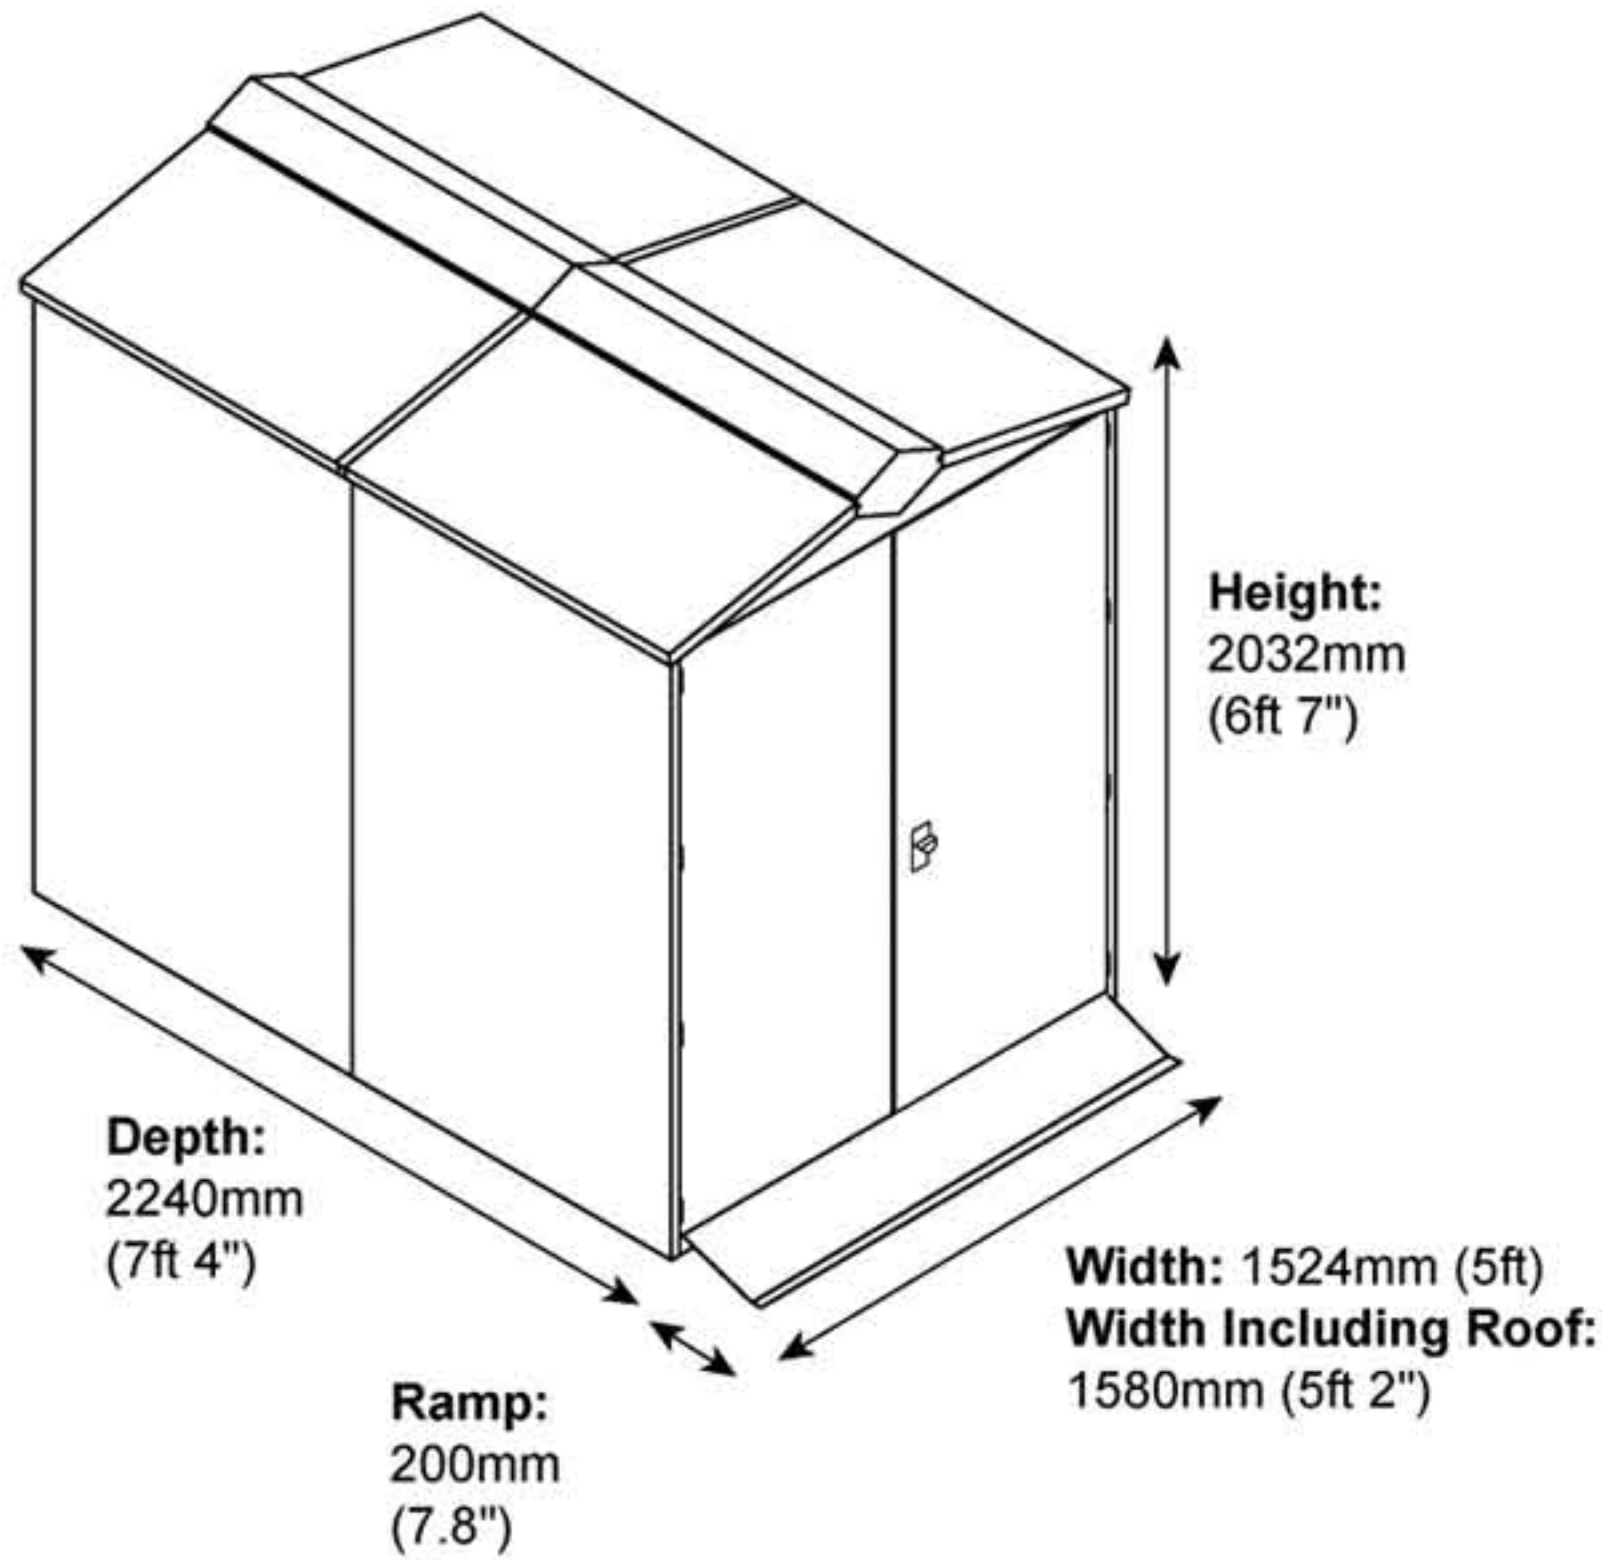

The Gardien School Pack 5 (5ft x 7ft)
CENTURION (HIGH SECURITY) PLAYGROUND STORAGE
EXTERNAL MEASUREMENTS

Weight:
 255kg (40.2 stone)
Door Aperture:
 1690mm (5ft 6") x
 1420mm (4ft 7")

Door Clearance
 760mm (2ft 6")

The Gardien School Pack 5 (5ft x 7ft)

CENTURION (HIGH SECURITY) PLAYGROUND STORAGE
INTERNAL MEASUREMENTS

A. Internal Height (to apex):
 1980mm (6ft 6")
B. Internal Height (to eaves):
 1820mm (5ft 11")
C. Internal Depth:
 2130mm (7ft 0")
D. Internal Width:
 1460mm (4ft 9")

*Please note, this product comes with a wooden subfloor. If used, the internal height measurement will decrease by approximately 50mm

The Gardien School Pack 5 (5ft x 7ft)

CENTURION (HIGH SECURITY) PLAYGROUND STORAGE
RECOMMENDED BASE SIZE

Base Size:
 1730mm (5ft 8") x
 2640mm (8ft 7")
Base Depth:
 Min. 50mm
Recommended:
 Concrete,
 Tarmac,
 Paving Flags