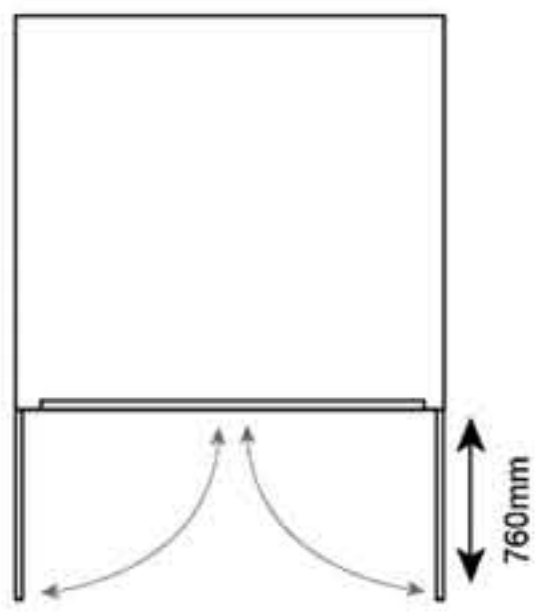

The Gardien School Pack 5 (5ft x 7ft)
CENTURION (HIGH SECURITY) PLAYGROUND STORAGE
EXTERNAL MEASUREMENTS

Weight:
 255kg (40.2 stone)
Door Aperture:
 1690mm (5ft 6") x
 1420mm (4ft 7")

Door Clearance
 760mm (2ft 6")

The Gardien School Pack 5 (5ft x 7ft)

CENTURION (HIGH SECURITY) PLAYGROUND STORAGE
INTERNAL MEASUREMENTS

A. Internal Height (to apex):
 1980mm (6ft 6")
B. Internal Height (to eaves):
 1820mm (5ft 11")
C. Internal Depth:
 2130mm (7ft 0")
D. Internal Width:
 1460mm (4ft 9")

*Please note, this product comes with a wooden subfloor. If used, the internal height measurement will decrease by approximately 50mm

The Gardien School Pack 5 (5ft x 7ft)

CENTURION (HIGH SECURITY) PLAYGROUND STORAGE
RECOMMENDED BASE SIZE

Base Size:
 1730mm (5ft 8") x
 2640mm (8ft 7")
Base Depth:
 Min. 50mm
Recommended:
 Concrete,
 Tarmac,
 Paving Flags