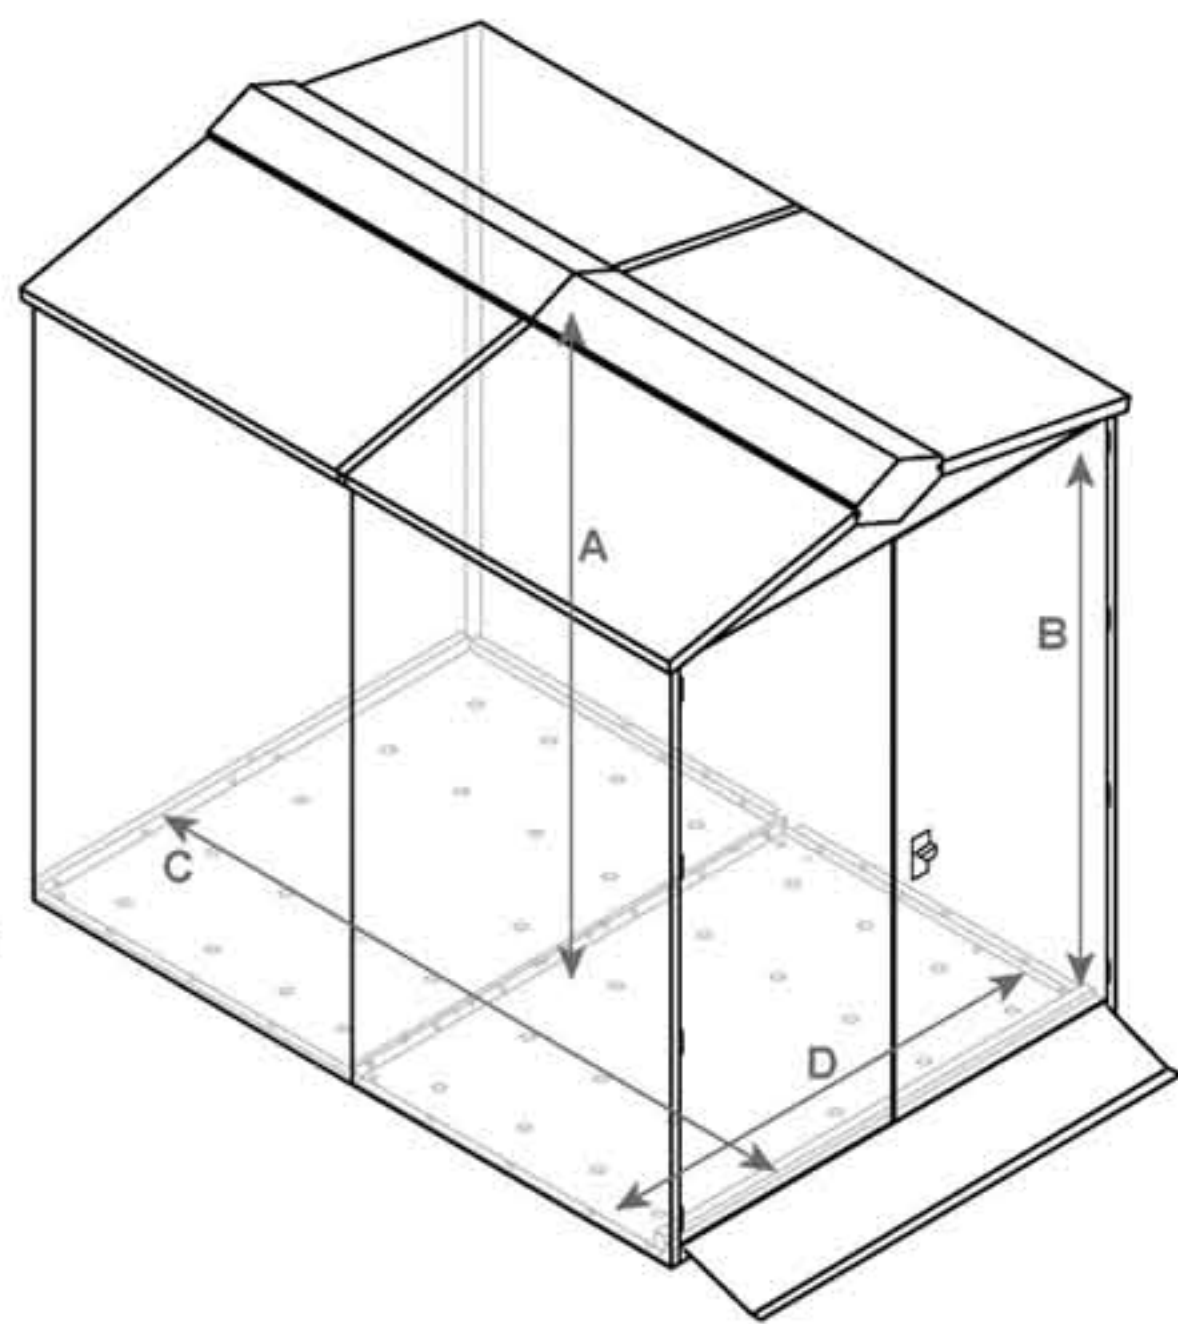

The Gardien School Pack 5 (5ft x 7ft)
CENTURION (HIGH SECURITY) PLAYGROUND STORAGE
EXTERNAL MEASUREMENTS

Weight:
 255kg (40.2 stone)
Door Aperture:
 1690mm (5ft 6") x
 1420mm (4ft 7")

Door Clearance
 760mm (2ft 6")

The Gardien School Pack 5 (5ft x 7ft)

CENTURION (HIGH SECURITY) PLAYGROUND STORAGE
INTERNAL MEASUREMENTS

A. Internal Height (to apex):
 1980mm (6ft 6")
B. Internal Height (to eaves):
 1820mm (5ft 11")
C. Internal Depth:
 2130mm (7ft 0")
D. Internal Width:
 1460mm (4ft 9")

*Please note, this product comes with a wooden subfloor. If used, the internal height measurement will decrease by approximately 50mm

The Gardien School Pack 5 (5ft x 7ft)

CENTURION (HIGH SECURITY) PLAYGROUND STORAGE
RECOMMENDED BASE SIZE

Base Size:
 1730mm (5ft 8") x
 2640mm (8ft 7")
Base Depth:
 Min. 50mm
Recommended:
 Concrete,
 Tarmac,
 Paving Flags