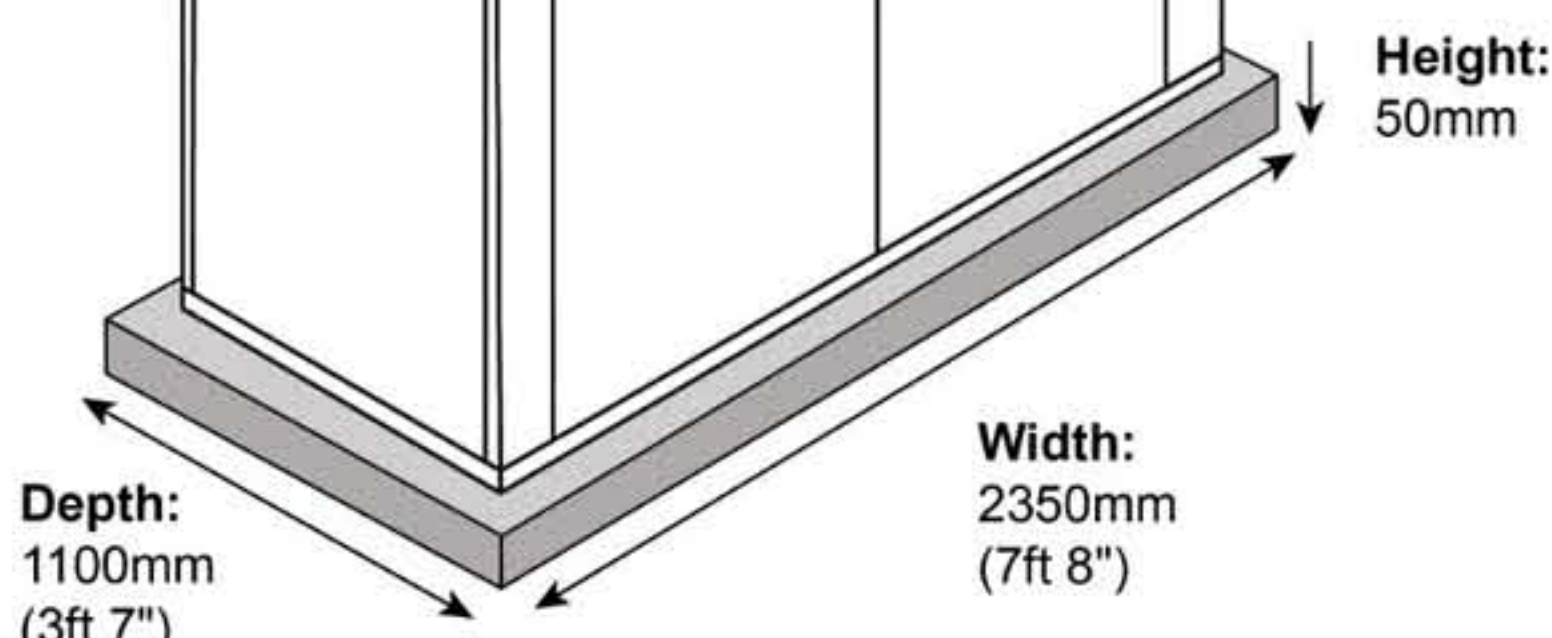

Depth:
1100mm
(3ft 7")

Width:
2350mm
(7ft 8")

Height:
50mm

CAPACITY IS FOR GUIDANCE ONLY, PLEASE CHECK MEASUREMENTS FIRST

*ALL MEASUREMENTS ARE APPROXIMATE