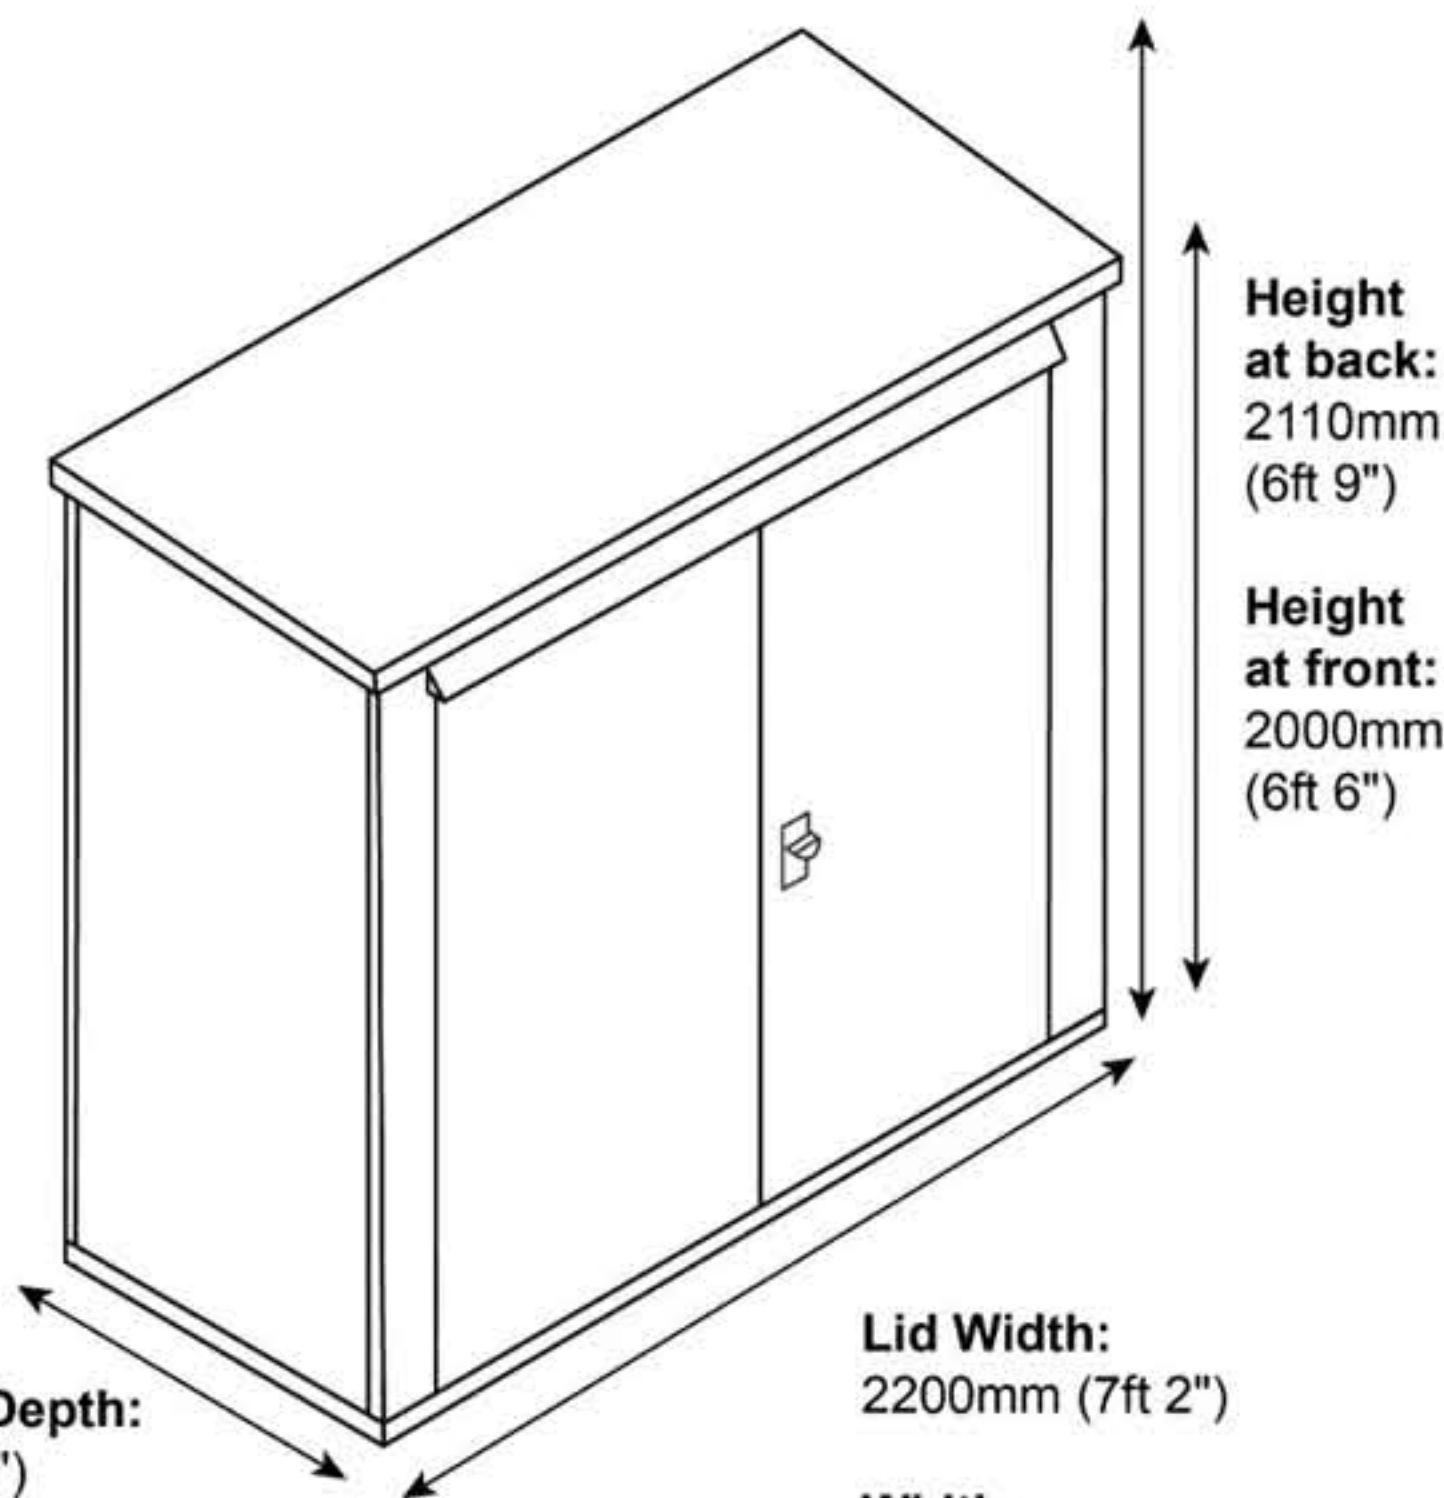

## The Gardien School Pack 1 (3ft x 7ft) EXTERNAL MEASUREMENTS

**Weight:**  
160kg (25 stone)  
**Door Aperture:**  
1760mm (5ft 9") x  
1572mm (5ft 2")

**Door Clearance**  
810mm (2ft 8")

**Rain Guard Depth:**  
972mm (3ft 2")

**Lid Depth:**  
950mm (3ft 1")

**Depth:**  
903mm (2ft 9")

**Lid Width:**  
2200mm (7ft 2")

**Width:**  
2157mm (7ft 1")

**Height at back:**  
2110mm  
(6ft 9")

**Height at front:**  
2000mm  
(6ft 6")

## The Gardien School Pack 1 (3ft x 7ft) INTERNAL MEASUREMENTS

**A. Internal Height (at rear):**  
2105mm (6ft 9")

**B. Internal Height (at front):**  
1995mm (6ft 6")

**C. Internal Depth\*\*:**  
824mm (2ft 7")  
900mm (2ft 10")

**D. Internal Width\*\*:**  
2094mm (6ft 10")  
2150mm (7ft 0")

\*Please note, if the optional wooden subfloor is selected with this product the internal height measurement will decrease by approximately 50mm