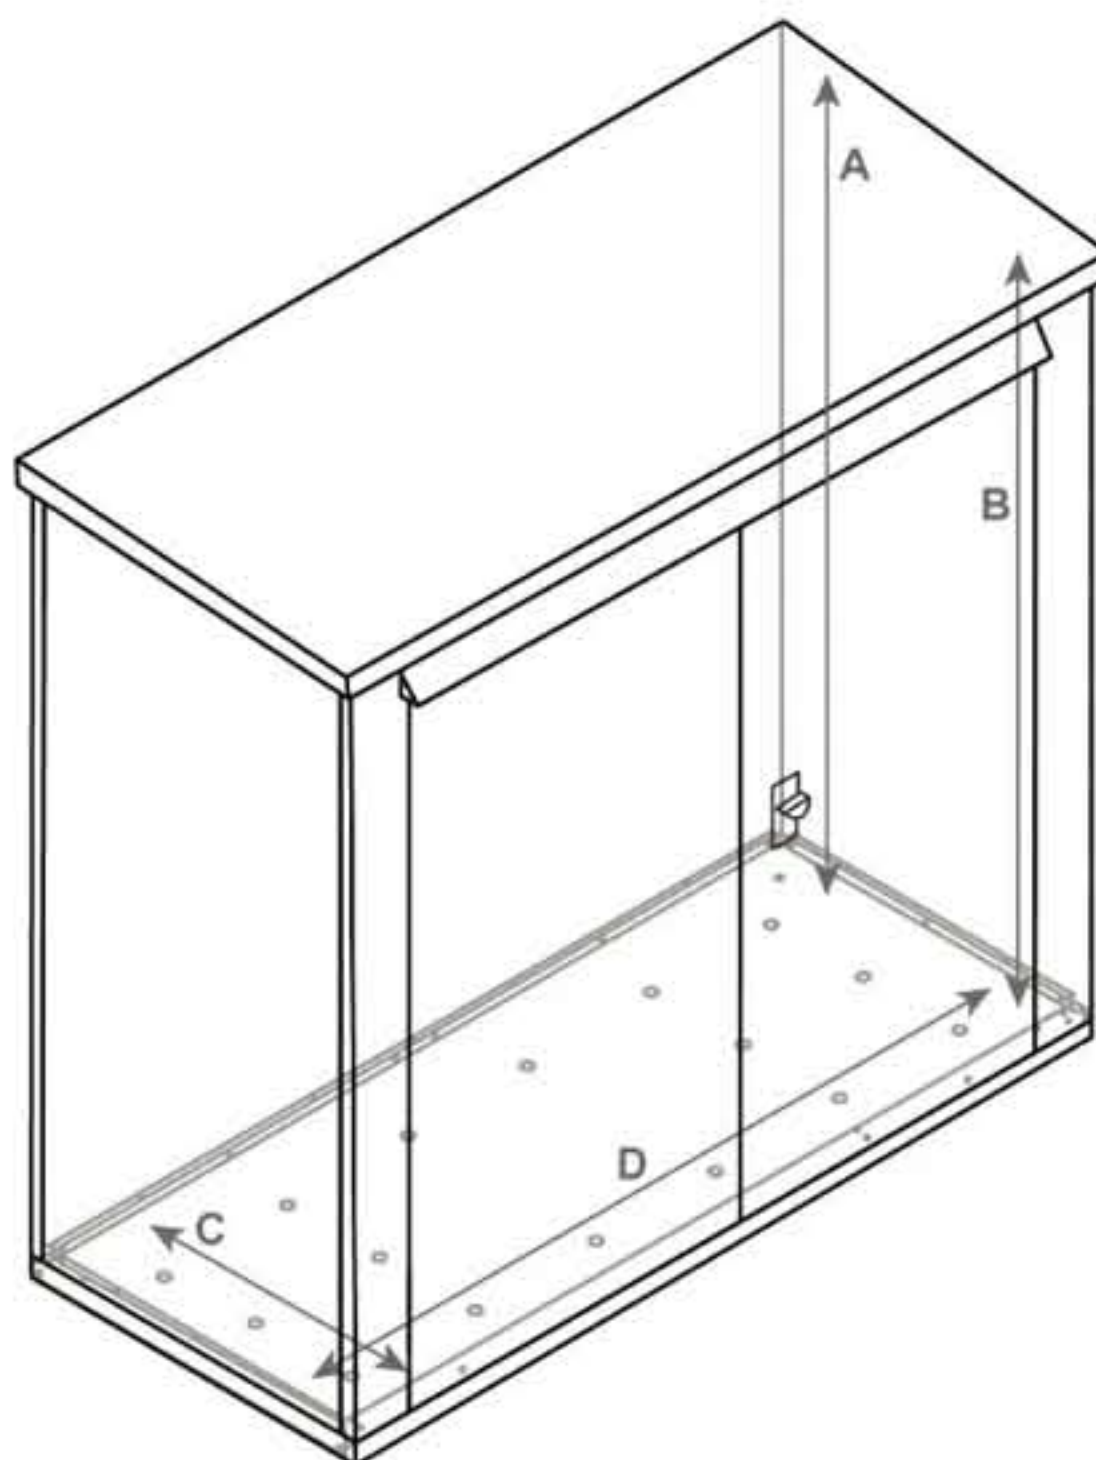

**Lid Depth:**  
950mm (3ft 1")

**Depth:**  
903mm (2ft 9")

**Lid Width:**  
2200mm (7ft 2")

**Width:**  
2157mm (7ft 1")

**Height at back:**  
2110mm  
(6ft 9")

**Height at front:**  
2000mm  
(6ft 6")

## The Gardien School Pack 1 (3ft x 7ft) INTERNAL MEASUREMENTS

**A. Internal Height (at rear):**  
2105mm (6ft 9")

**B. Internal Height (at front):**  
1995mm (6ft 6")

**C. Internal Depth\*\*:**  
824mm (2ft 7")  
900mm (2ft 10")

**D. Internal Width\*\*:**  
2094mm (6ft 10")  
2150mm (7ft 0")

\*Please note, if the optional wooden subfloor is selected with this product the internal height measurement will decrease by approximately 50mm

\*\*The smallest measurements excludes corner folds. The largest measurement is the wall to wall measurement