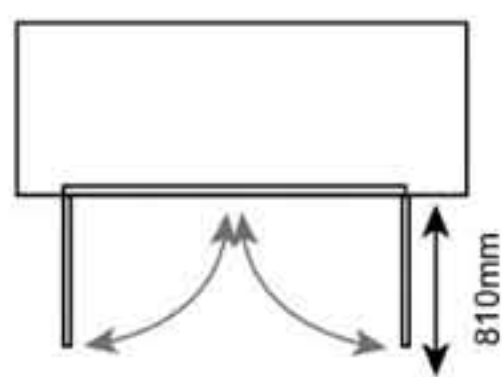

## The Gardien School Pack 1 (3ft x 7ft) EXTERNAL MEASUREMENTS

**Weight:**  
160kg (25 stone)  
**Door Aperture:**  
1760mm (5ft 9") x  
1572mm (5ft 2")

**Door Clearance**  
810mm (2ft 8")

**Rain Guard Depth:**  
972mm (3ft 2")

**Lid Depth:**  
950mm (3ft 1")

**Depth:**  
903mm (2ft 9")

**Lid Width:**  
2200mm (7ft 2")

**Width:**  
2157mm (7ft 1")

**Height at back:**  
2110mm  
(6ft 9")

**Height at front:**  
2000mm  
(6ft 6")

## The Gardien School Pack 1 (3ft x 7ft) INTERNAL MEASUREMENTS

**A. Internal Height (at rear):**  
2105mm (6ft 9")

**B. Internal Height (at front):**  
1995mm (6ft 6")

**C. Internal Depth\*\*:**  
824mm (2ft 7")  
900mm (2ft 10")

**D. Internal Width\*\*:**  
2094mm (6ft 10")  
2150mm (7ft 0")

\*Please note, if the optional wooden subfloor is selected with this product the internal height measurement will decrease by approximately 50mm